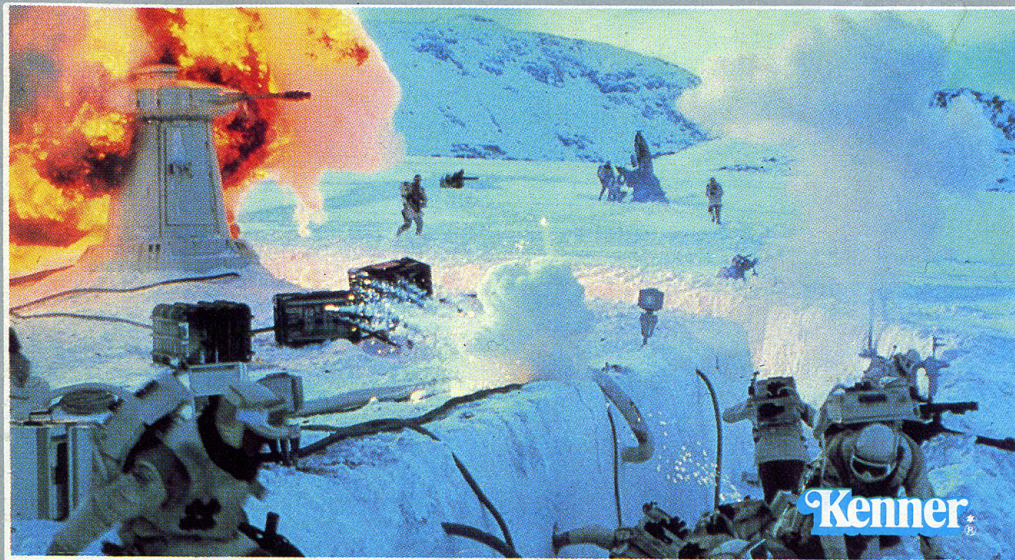

**STAR
WARS**™

COLLECTIONS

NEW!

MORE HEROES! MORE VILLAINS! 48 STAR WARS: THE EMPIRE STRIKES BACK™ ACTION FIGURES

All your favorites are back this year and ready for action. There's a new C-3PO™ that "comes apart" to place in a backpack (included), LUKE SKYWALKER™ in (HOTH™ BATTLE GEAR), new R2-D2™ with movable SENSORSCOPE™, bounty hunters including fearsome 4-LOM™ and ZUCKUSS™, TIE FIGHTER™ PILOT, CLOUD CAR™ PILOT... 48 in all... including favorites DARTH VADER® and HOTH™ STORMTROOPERS™.