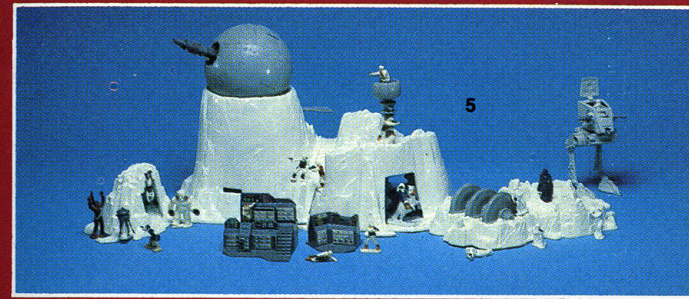

5. HOTH™ WORLD

Three playsets in one: **HOTH WAMPA™ CAVE**, **HOTH™ GENERATOR ATTACK**, and **HOTH™ ION CANNON**. Comes with 19 Diecast Action Figures set in action poses. Playsets can be connected to make one super play environment or played with separately. Available Summer 1982.