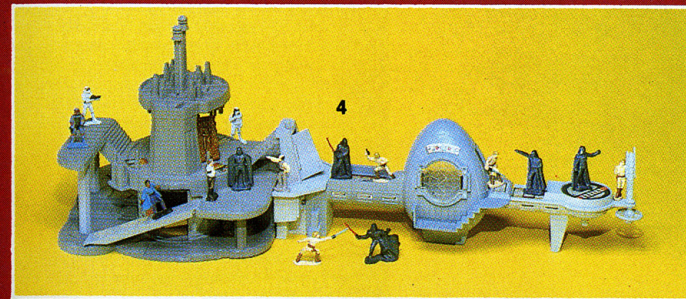

4. BESPIN™ WORLD

Three playsets in one: **BESPIN™ CONTROL ROOM**, **BESPIN™ GANTRY**, and **BESPIN™ FREEZE CHAMBER**, all loaded with action features and come with 16 Diecast Figures in action poses. All three **BESPIN Playsets** can connect lots of ways to create one dynamic play environment—or set them up separately! Available Summer 1982.