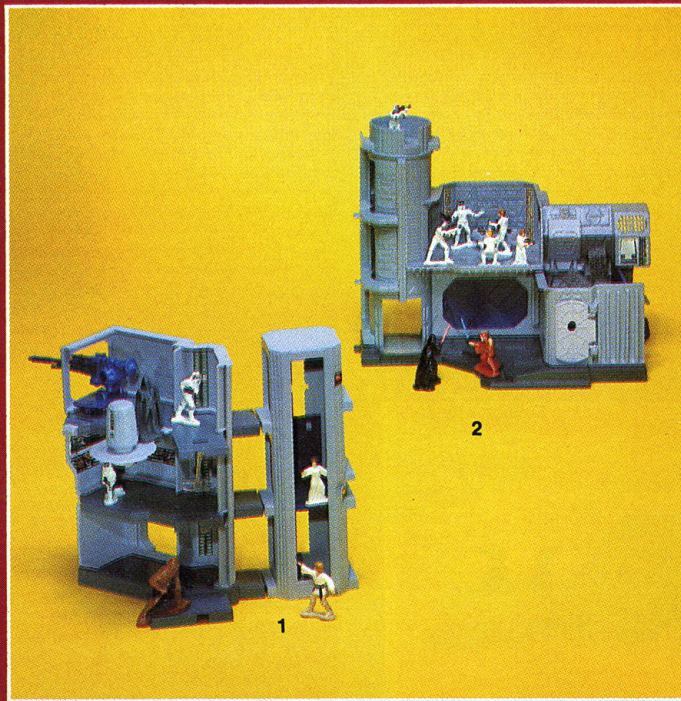

2. BESPIN™ FREEZE CHAMBER

HAN SOLO gets frozen! A special platform lowers a figure into the chamber—then turn the action lever and raise a totally different “frozen” figure out with the lifting claw! **BESPIN FREEZE CHAMBER** also has a movable ramp and stairs, an elevator, plus a secret escape hatch to help your figures escape freezing. The **FREEZE CHAMBER** comes with 8 Diecast Figures set in action poses. **BESPIN FREEZE CHAMBER** also connects to other **BESPIN Playsets!** Available Summer 1982.

3. BESPIN™ CONTROL ROOM

The duel continues! **DARTH VADER**® can stalk **LUKE SKYWALKER** through the **CONTROL ROOM**—then send him crashing through the “break away” window with the remote lever and special platform. **BESPIN CONTROL ROOM** comes with 4 unique Diecast Figures in action poses! **BESPIN CONTROL ROOM** connects to other **BESPIN Playsets.** Available Summer 1982.

4. BESPIN™ WORLD

Three playsets in one: **BESPIN™ CONTROL ROOM**, **BESPIN™ GANTRY**, and **BESPIN™ FREEZE CHAMBER**, all loaded with action features and come with 16 Diecast Figures in action poses. All three **BESPIN Playsets** can connect lots of ways to create one dynamic play environment—or set them up separately! Available Summer 1982.