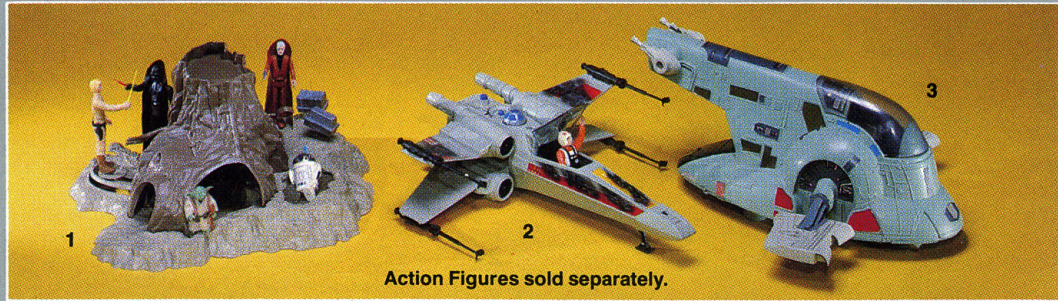

3. HOTH WAMPA™

This awesome snow beast from the planet **HOTH** has movable legs and spring-loaded arms that can knock over obstacles. **HOTH WAMPA** paws can even hold an Action Figure over his head or drag it along the ground. Available Spring 1982.

4. REBEL ARMORED SNOWSPEDER™

SNOWSPEDER cockpit opens and holds two Action Figures back-to-back. One steers while the other mans the removable harpoon gun. There are laser lights, battle sounds and even a two-foot string to "tie-up" the **AT-AT** legs. Two "C" batteries not included.

Action Figures sold separately.

Action Figures sold separately.

Action Figures sold separately.

DAGOBAH™ AND BESPIN™

1. DAGOBAH™ ACTION PLAYSET

Yoda's™ home and Luke Skywalker's™ training ground. There's only one place where you could find snakes, swamps, and YODA, the JEDI MASTER—DAGOBAH! There's a Jedi Training Backpack so LUKE SKYWALKER can carry YODA, and inside the craggy tree is YODA's tiny house. With the help of two action levers, LUKE SKYWALKER can levitate himself, two storage containers—even R2-D2. There's a play "bog"

and when you move the two action levers, you can relive LUKE SKYWALKER's and DARTH VADER'S™ LIGHTSABER duel in the tree-cave. Playset accommodates most Action Figures. Assembly required. Ages 4 and up.