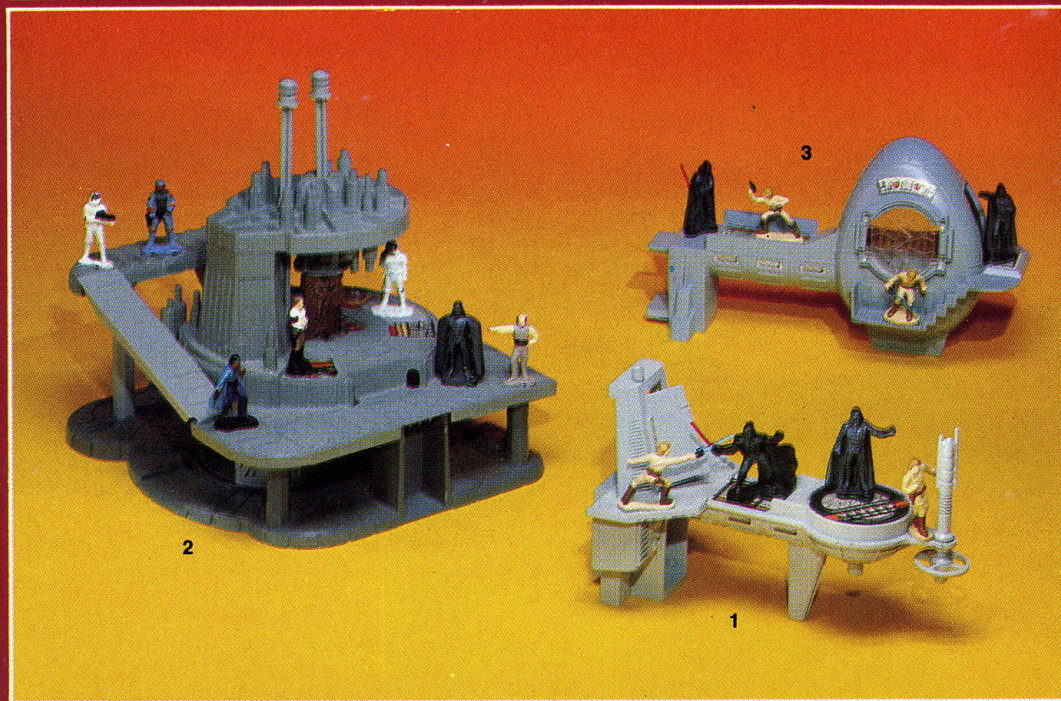

BESPIN™ CLOUD CITY

1. BESPIN™ GANTRY

DARTH VADER® and **LUKE SKYWALKER** duel. Remote operated Gantry door opens and leads to a rotating platform to recreate **DARTH VADER**'s and **LUKE SKYWALKER**'s Lightsaber combat! **BESPIN GANTRY** comes with 4 unique Diecast Figures in action poses! **BESPIN GANTRY** also connects to other **BESPIN Playsets!** Available Summer 1982.

2. BESPIN™ FREEZE CHAMBER

HAN SOLO gets frozen! A special platform lowers a figure into the chamber—then turn the action lever and raise a totally different “frozen” figure out with the lifting claw! **BESPIN FREEZE CHAMBER** also has a movable ramp and stairs, an elevator, plus a secret escape hatch to help your figures escape freezing. The **FREEZE CHAMBER** comes with 8 Diecast Figures set in action poses. **BESPIN FREEZE CHAMBER** also connects to other **BESPIN Playsets!** Available Summer 1982.

3. BESPIN™ CONTROL ROOM

The duel continues! **DARTH VADER**® can stalk **LUKE SKYWALKER** through the **CONTROL ROOM**—then send him crashing through the “break away” window with the remote lever and special platform. **BESPIN CONTROL ROOM** comes with 4 unique Diecast Figures in action poses! **BESPIN CONTROL ROOM** connects to other **BESPIN Playsets.** Available Summer 1982.