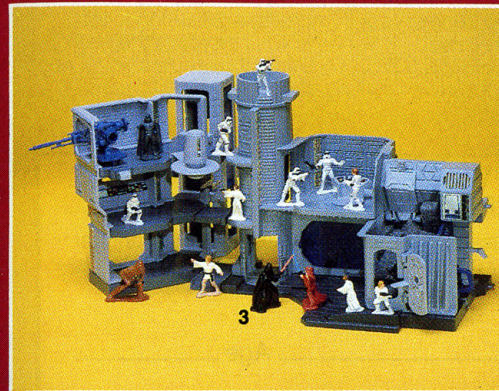

3. DEATH STAR™ WORLD

Two **DEATH STAR Playsets** that can connect in a number of ways to create a different looking environment every time... or you can play with them separately. **DEATH STAR™ TRASH COMPACTOR** and **DEATH STAR™ ESCAPE Action Playsets** are packed with action features and come with 14 Diecast Figures set in action poses! Available Summer 1982.

JOIN THE OFFICIAL STAR WARS™ FAN CLUB

Get involved and become a part of the "STAR WARS" saga.

All Fan Club members receive many valuable products and benefits that are exclusive—not available through any other source! Here's what joining the Official **STAR WARS** Fan Club for one year entitles you to:

A BEAUTIFUL MEMBERSHIP KIT ESPECIALLY PREPARED FOR "THE EMPIRE STRIKES BACK"™