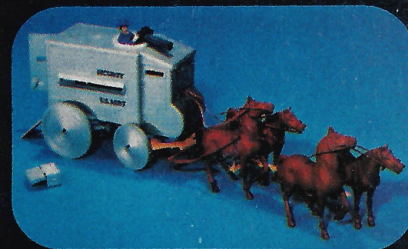

BUTCH & SUNDANCE: THE EARLY DAYS MINT WAGON

Authentic U.S. Cavalry detailing.

It's a gun thunderin' fort on wheels, wild as the west it came from and armed to the hilt for action.

Scaled to the 3¾" BUTCH/SUNDANCE Action Figures, the Mint Wagon is drawn by four horses and includes the following features: a Gatling gunner with a rotating Gatling gun, and a rifleman who can fire from all four sides of the wagon. Both can be removed and stationed outside the wagon, too! Also included are two gold chests, and a wagon ramp. "Secret" break-away yoke assembly allows for runaway horses fun. Ages 5 and up. Assembly required.