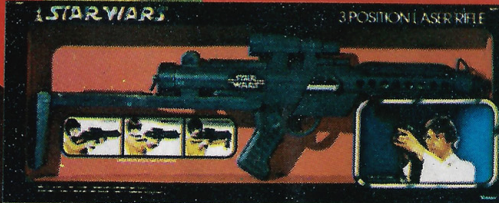

HAN SOLO™
11¾" Tall.
The cynical and over confident pilot of the MILLENNIUM FALCON spaceship.

BOBA FETT™
Ruthless Galactic Bounty Hunter. 13" Tall.
Introduced on TV last fall, and soon to be a major character in the STAR WARS sequel.

LIGHT SABER™

Exciting Play Action with Replica of LUKE SKYWALKER'S™ LIGHT SABER!™

The child-size LIGHT SABER has safe vinyl "blade." It's easy to inflate and lights up at the touch of a button in the handle. The LIGHT SABER comes with a special patch kit to insure its durability . . . two "D" batteries not included.

3-POSITION LASER RIFLE™

Authentic Laser Look! 2-Speed Laser Sound!

STAR WARS LASER RIFLE looks and sounds real, yet it's completely safe. It has a 3-position stock giving it 3 different appearances: "Laser Battle" with stock extended, "Sneak Attack" has stock folded under barrel making an easy-carry, compact rifle, "Standing Guard" with front grip down. "Secret" button in handgrip energizes motor; trigger then activates 2-speed laser sound. Label inside barrel rotates giving visual laser look. Two "D" batteries, not included. Ages 5 and up.