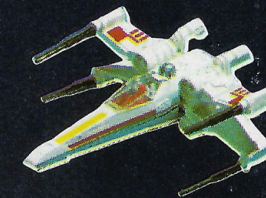

DIECAST VEHICLES SERIES I

Battle Ready Adventure! STAR WARS Diecast Spacecraft!

TIE FIGHTER™

LAND SPEEDER™

X-WING FIGHTER™

DARTH VADER TIE FIGHTER™

DIECAST VEHICLES SERIES II

More finely detailed replicas with sleek moving parts.

IMPERIAL CRUISER™

MILLENNIUM FALCON™

Y-WING FIGHTER™

BIGGER ADVENTURES WITH NEW LARGE SIZE ACTION FIGURES...UP TO 15" TALL!

C-3PO™
In Glistening Metallic Gold.
Action Figure 12" Tall.
The trustworthy companion DROID of R2-D2.