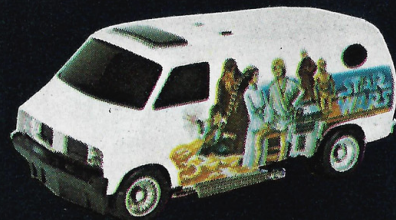

BOP BAGS

Give 'em a sock! They rock back for more! Two Big Boppers, CHEWBACCA and DARTH VADER — 50" tall. Two Lil Boppers, lovable R2-D2 Robot and JAWA — 36" tall.

PLUSH TOYS

Cuddly little friends from the STAR WARS movie. CHEWBACCA . . . friendly 20" plush toy that looks like a walking rug and fits right in a little one's arm. R2-D2 . . . says "squeek" in robot language when you squeeze him. Has moveable legs. 10" tall.

SSP® VANS

Vantastic Graphics!

Join in the custom van craze with STAR WARS SSP VANS. Evil DARTH VADER is featured on the black van. The white van has LUKE, LEIA, R2D2, C3PO and other STAR WARS superstars vividly painted on both panels.