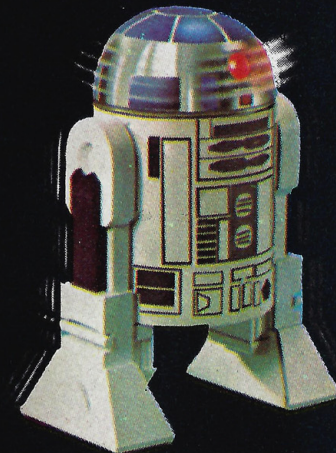

LAND SPEEDER™

LUKE SKYWALKER'S™ Exciting LAND SPEEDER™ Vehicle!

Authentic replica of STAR WARS LAND SPEEDER has special suspension which shifts from a non-moving position to a "floating ride" on spring loaded wheels. Two cockpit seats can carry Action Figures in front behind a half-moon, clear windshield, and two spaces on rear deck can carry R2-D2 and C-3PO or other Action Figures. Special release button pops hood open revealing TURBO REACTOR and "space hatch" for storage and supplies. Action Figures not included.

NEW! STAR WARS™ RADIO CONTROLLED JAWA™ SANDCRAWLER™

Help the scavenger JAWAS™ transport their DROIDS™ using Radio Control!

A genuine working replica of the tank-like SANDCRAWLER vehicle used by the JAWAS on the TATOONINE desert. Vehicle excitingly recreates the episodes of the unusual JAWAS. 16" long — controlled by 2-channel wireless radio that operates up to 20 feet away. 3 working wheels permit SANDCRAWLER to move in almost any direction. Roof hatch opens, revealing simulated "control" area and foot-pegs for several JAWAS. Side panel opens down and becomes step ramp into interior. Room inside for transporting DROIDS R2-D2, C-3PO, R5-D4 or any STAR WARS Action Figure. Manual elevator in underside lifts R2-D2 or other figures inside SANDCRAWLER. STAR WARS Action Figures not included. Batteries not included.

RADIO-CONTROLLED R2-D2™

Send R2-D2™ on Exciting STAR WARS™ Missions Using Wireless Radio Control!

Working model of R2-D2 is authentically styled after its STAR WARS counterpart . . . He stands 8" high . . . Controlled by 2-channel radio that operates up to 20 feet away . . . Special Stop/Start Button controls the movement . . . R2-D2 moves in 4 directions: front, right, reverse, left . . . Whichever way his brightly lit red "eye" points. His chrome plated head makes a "beeping" sound as it rotates . . . Totally wireless. Perfect for hours of exciting STAR WARS action play. Two "C" batteries and two 9-volt transistor batteries not included.