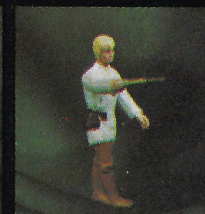

PRINCESS LEIA ORGANA™
(3½")

HAN SOLO™
(3¾")

STORMTROOPER™
(3¾")

ARTOO-DETOO (R2-D2)™
(2¼")

LUKE SKYWALKER™
(3¾")

BEN (OBI-WAN) KENOBI™
(3¾")

WALRUS MAN™
(3¾")

DEATH SQUAD COMMANDER™
(3¾")