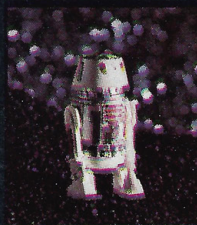

BOBA FETT™
(3¾")