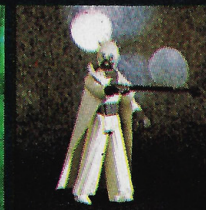

ACTION FIGURES

From the blockbuster movie . . . nine more Action Figures plus the original twelve! Also introducing BOBA FETT intergalactic bounty hunter. All have moveable arms and legs and authentic STAR WARS costumes. Put them in their own action poses or use them with STAR WARS toys and spaceships.

ACTION FIGURES COLLECTOR'S CASE

Special Collector's Case For Mini-Action Figures!

A handy portable vinyl collector's case which neatly holds 24 STAR WARS Action Figures in two plastic trays with individual compartments.

The reverse side of each tray has 12 footpegs for standing Action Figures in action poses. The case front has colorful illustration featuring many of your favorite STAR WARS characters.