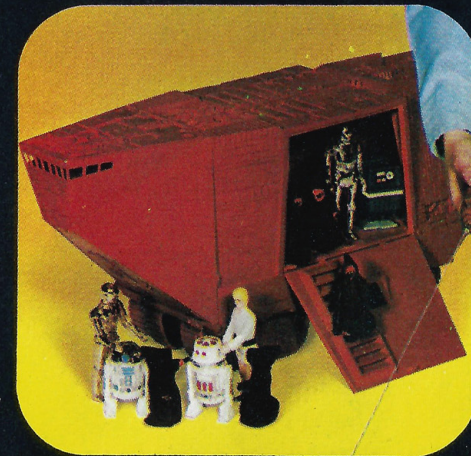

DARTH VADER TIE FIGHTER!™

Used by the Empire's Invincible Lord. The DARTH VADER TIE FIGHTER is painted an evil grey. The distinctively curved Solar Panels "pop off" at the push of a button to simulate "Battle Damage." A remote lever raises the cockpit seat through the top hatch. Cockpit can hold any of the 12 original Action Figures. For added play excitement, a dramatic red laser cannon lights up and emits a "whining" laser sound when the rear deck button is pushed. Two "AA" batteries not included.

X-WING FIGHTER™

LUKE SKYWALKER'S™ X-WING FIGHTER™ Destroyer of DEATH STAR™!

Dramatic reproduction of STAR WARS X-WING rebel spacecraft simulates all the action! Wings open to "X" position by pushing down on simulated R2-D2 behind cockpit and 2nd button returns wings to original flight position. Cockpit flips open to seat LUKE SKYWALKER or other STAR WARS Action Figures. Front landing skid locks up in place during flight, and for real excitement 3rd rear deck button operates laser sound and flashing laser cannon in spacecraft nose. Two "AA" batteries and action figures not included.

IMPERIAL TIE FIGHTER™

The STAR WARS™ IMPERIAL TIE FIGHTER™ Ready to do Battle with the Rebel Alliance! Authentically detailed TIE FIGHTER has two large "Solar Panels" on either side of a spherical cockpit. Special buttons release panels to simulate "Battle Damage" action. Hand operated lever raises seat and escape hatch to allow child to seat DARTH VADER or other STAR WARS figures. For added play excitement, a dramatic red laser cannon lights up and emits a "whining" laser sound when rear deck button is pushed. Two "AA" batteries and Action Figure not included.

LAND SPEEDER™

LUKE SKYWALKER'S™ Exciting LAND SPEEDER™ Vehicle!