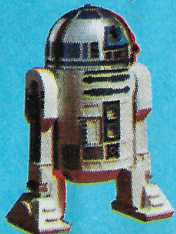

R2-D2™
The Loveable Little DROID 7½" Tall.
He rolls on wheels with his moveable legs.