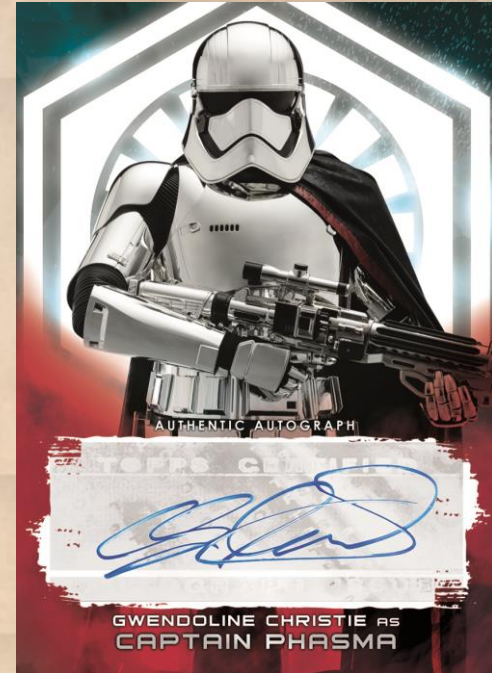

BASE & INSERT CARDS

TOPPS

STAR THE LAST JEDI WARS™

SERIES 2

Autographs

Autographs from the cast of *Star Wars: The Last Jedi*.

Parallels to chase:

- Red: #’d to 99
- Silver: #’d to 25
- Gold: #’d to 10
- Black: 1 of 1
- Autographed Printing Plates: 4 plates, each 1-of-1