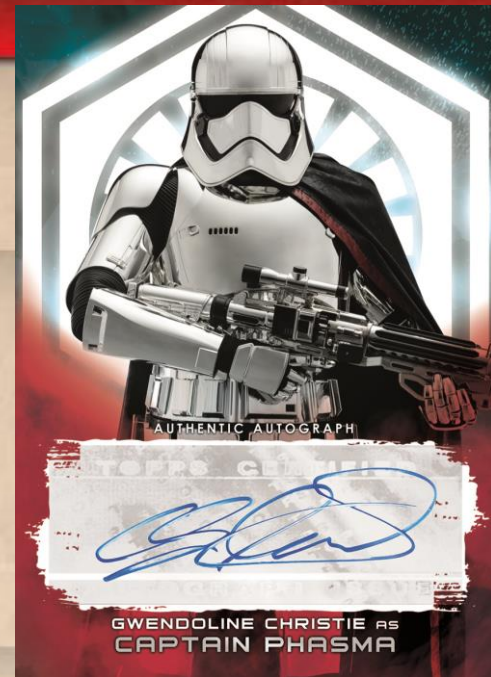

TOPPS

STAR WARS

THE LAST JEDI

SERIES 2

The epic *Star Wars* saga continues in Topps *Star Wars: The Last Jedi* Series 2 trading cards!

Featuring the story of *Star Wars: The Last Jedi* on 100 base cards, plus parallels, inserts, and exciting hits to chase!

2 hits per hobby box:

- Autographs
- Dual & Triple Autographs
- 6-Person Autographs
- Sketch Cards
- Rare BB-8 Shaped Sketch Cards
- Commemorative Patch Cards
- Autograph Commemorative Patch Cards
- 1-of-1 Printing Plates

1 Autograph per Hobby Box Guaranteed!

Autograph Card – Red Parallel