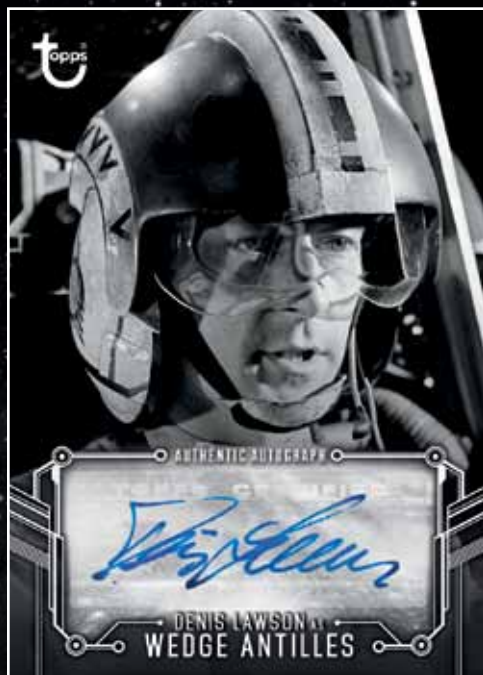

STAR WARS™

STAR WARS: A NEW HOPE™
BLACK & WHITE

AUTOGRAPHS & SKETCH CARDS

**TOPPS STAR WARS: A NEW HOPE BLACK & WHITE
FEATURES ONE AUTOGRAPH OR SKETCH CARD
GUARANTEED PER BOX!**

**LOOK FOR RARE DUAL AUTOGRAPH AND
TRIPLE AUTOGRAPH CARDS FEATURING KEY CHARACTER
GROUPINGS FROM STAR WARS: A NEW HOPE.**

Autograph Cards

Autograph Parallels include

- Blue Parallel – #’d to 99
- Green Parallel – #’d to 25
- Purple Parallel – #’d to 10
- Red Parallel – Numbered 1-of-1