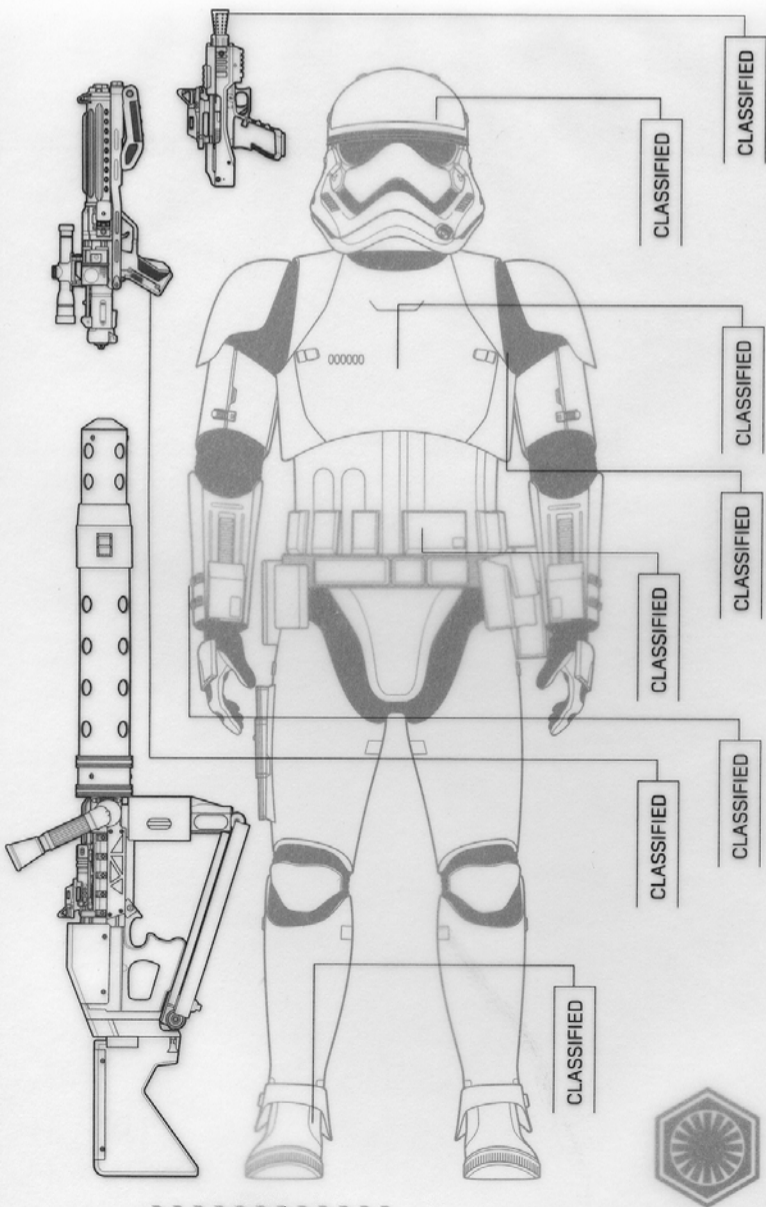

FIRST ORDER STORMTROOPER™ ARMOR

Equipped with sleek armor and powerful weapons, the Stormtroopers enforce the will of the First Order.

FIRST ORDER STORMTROOPER™