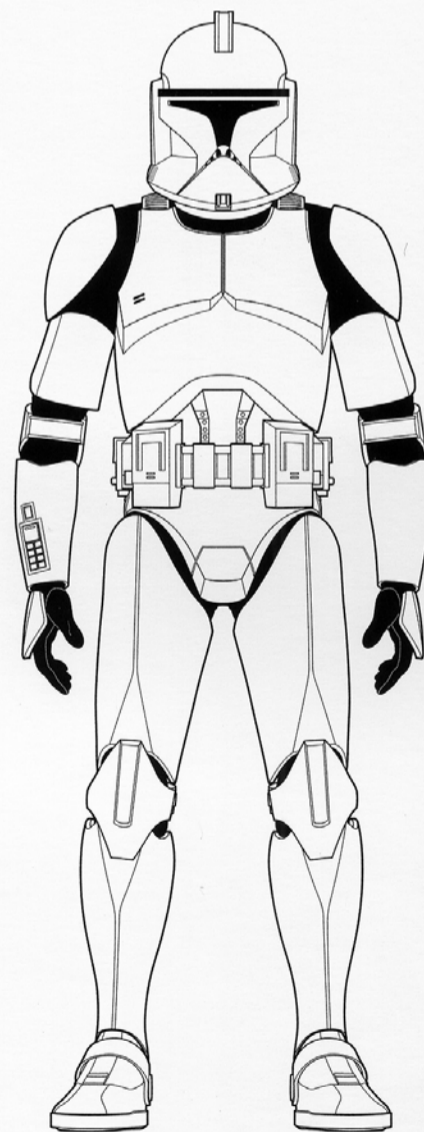

First Order Stormtrooper (SDCC 2015 Exclusive)

EVOLUTION OF THE STORMTROOPER™

PHASE I CLONE TROOPER™

01

01

PHASE I CLONE TROOPER™ ARMOR

From its earliest appearance during the Clone Wars, the iconic white armor of the Clone Trooper symbolized galactic peace and stability. Its design reflected the stark aesthetic of its Kaminoan creators, but it also drew inspiration from the Mandalorian shock trooper armor worn by clone template Jango Fett™. Although Phase I armor offered superior protection in combat, it was uncomfortable to wear, particularly while seated.

01

PHASE I CLONE TROOPER™ ARMOR

From its earliest appearance during the Clone Wars, the iconic white armor of the Clone Trooper symbolized galactic peace and stability. Its design reflected the stark aesthetic of its Kaminoan creators, but it also drew inspiration from the Mandalorian shock trooper armor worn by clone template Jango Fett™. Although Phase I armor offered superior protection in combat, it was uncomfortable to wear, particularly while seated.

DC-12 BLASTER RIFLE

DC-11 HAND BLASTER

PLASTOID ALLOY PLATES

BODY GLOVE

COMLINK ANTENNA

DC-12A BLASTER

COMLINK ANTENNA

DC-15A BLASTER

BODY GLOVE

PLASTOID ALLOY PLATES

DC-15 BLASTER RIFLE

DC-17 HAND BLASTER

PHASE I CLONE TROOPER™

PHASE I CLONE TROOPER™

PHASE II CLONE TROOPER™

02