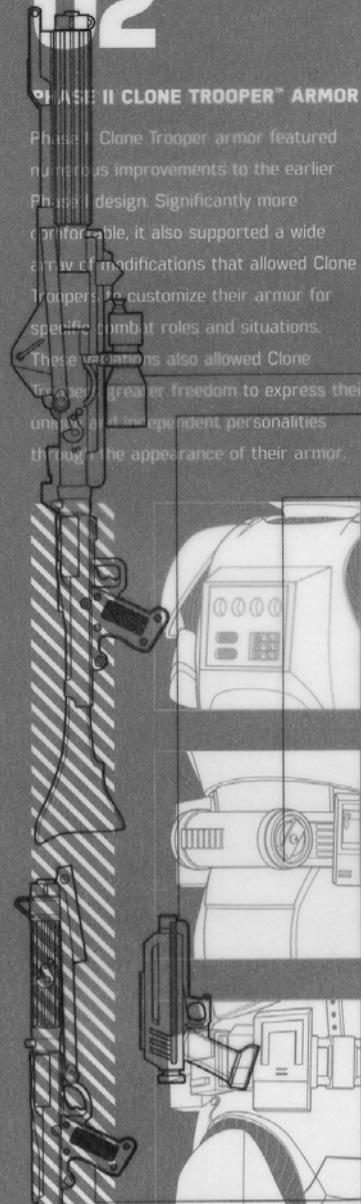

02

PHASE II CLONE TROOPER™ ARMOR

Phase II Clone Trooper armor featured numerous improvements to the earlier Phase I design. Significantly more comfortable, it also supported a wide array of modifications that allowed Clone Troopers to customize their armor for specific combat roles and situations. These variations also allowed Clone Troopers greater freedom to express their unique and independent personalities through the appearance of their armor.

DC-12 BLASTER RIFLE

MAGNETIZED BOOT

DC-11 HAND BLASTER

BODY GLOVE (PRESSURIZED)

IMPROVED ERGONOMICS

ANNUNCIATOR

POLARIZED LENSES

DC-12A BLASTER