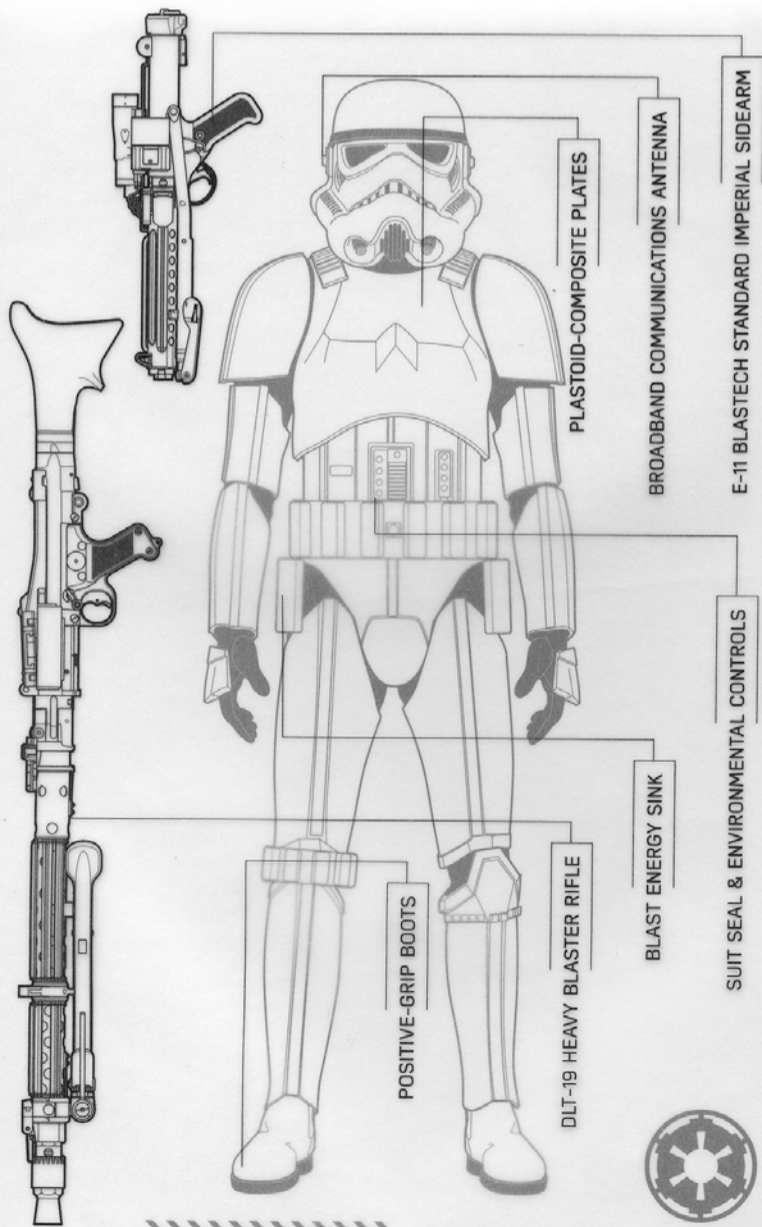

03

IMPERIAL STORMTROOPER™ ARMOR

With the rise of the Galactic Empire, the clone army was reorganized and renamed. Although veteran Clone Troopers continued to serve as Imperial Stormtroopers, most were retired right away. Only a few were kept on to train new recruits. The Stormtrooper Corps brutally enforced Imperial doctrine across the galaxy, and the white armor that had once stood for peace and stability became a symbol of terror and oppression.

03

IMPERIAL STORMTROOPER™ ARMOR

With the rise of the Galactic Empire, the clone army was reorganized and renamed. Although veteran Clone Troopers continued to serve as Imperial Stormtroopers, most were retired right away. Only a few were kept on to train new recruits. The Stormtrooper Corps brutally enforced Imperial doctrine across the galaxy, and the white armor that had once stood for peace and stability became a symbol of terror and oppression.