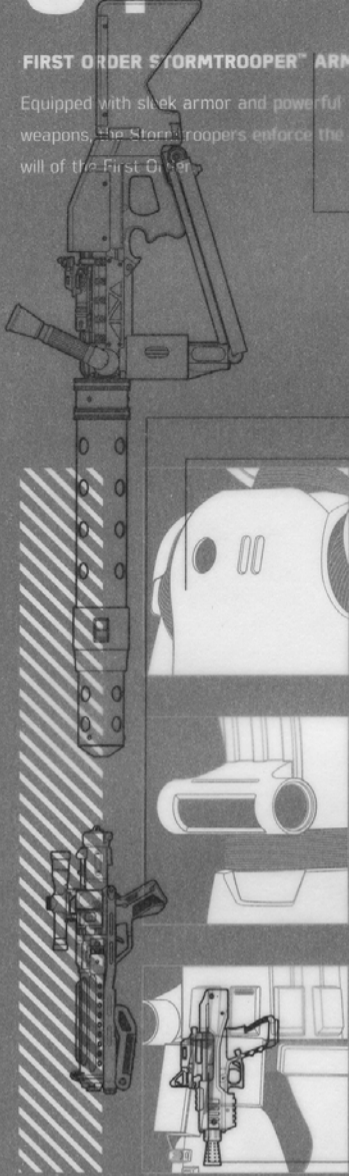

FIRST ORDER STORMTROOPER™ ARMOR

Equipped with sleek armor and powerful weapons, the Stormtroopers enforce the will of the First Order.

FIRST ORDER STORMTROOPER™