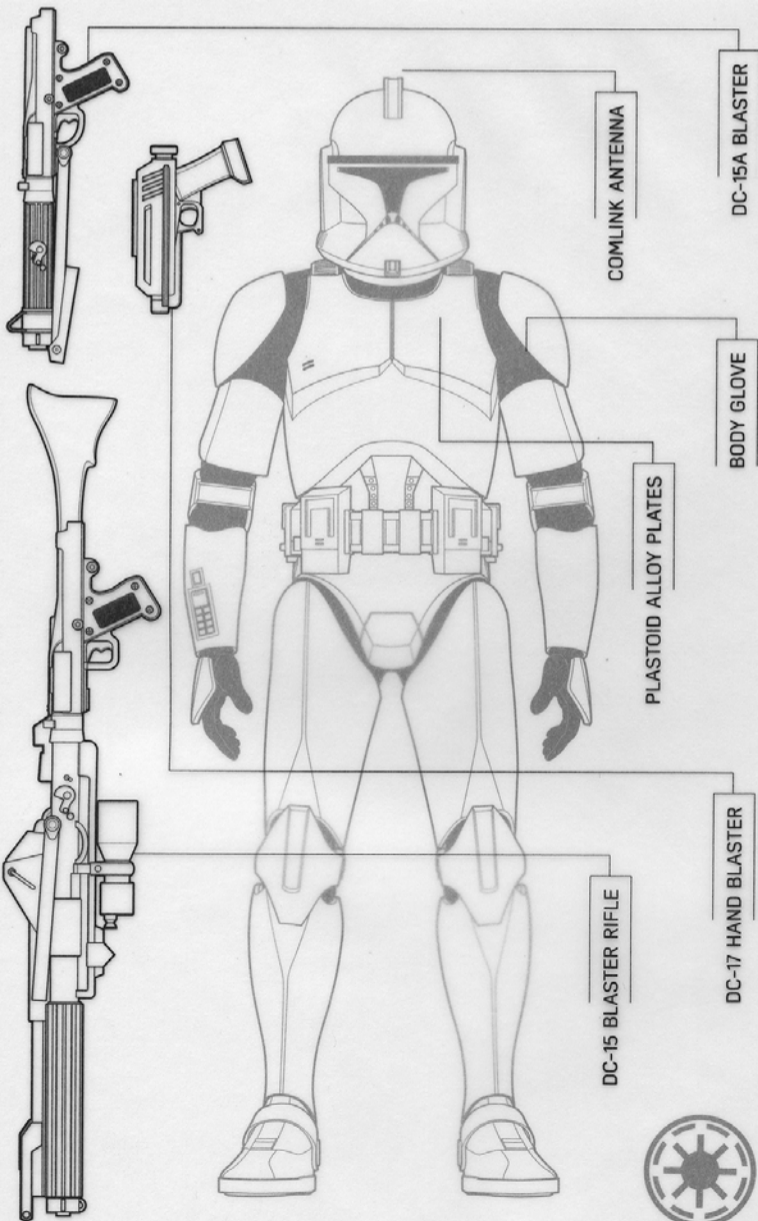

First Order Stormtrooper (SDCC 2015 Exclusive)

EVOLUTION OF THE STORMTROOPER™

PHASE I CLONE TROOPER™

01

01

PHASE I CLONE TROOPER™ ARMOR

From its earliest appearance during the Clone Wars, the iconic white armor of the Clone Trooper symbolized galactic peace and stability. Its design reflected the stark aesthetic of its Kaminoan creators, but it also drew inspiration from the Mandalorian shock trooper armor worn by clone template Jango Fett™. Although Phase I armor offered superior protection in combat, it was uncomfortable to wear, particularly while seated.

01

PHASE I CLONE TROOPER™ ARMOR

From its earliest appearance during the Clone Wars, the iconic white armor of the Clone Trooper symbolized galactic peace and stability. Its design reflected the stark aesthetic of its Kaminoan creators, but it also drew inspiration from the Mandalorian shock trooper armor worn by clone template Jango Fett™. Although Phase I armor offered superior protection in combat, it was uncomfortable to wear, particularly while seated.

DC-12 BLASTER RIFLE

DC-11 HAND BLASTER

PLASTOID ALLOY PLATES

BODY GLOVE

COMLINK ANTENNA

DC-12A BLASTER

COMLINK ANTENNA

DC-15A BLASTER