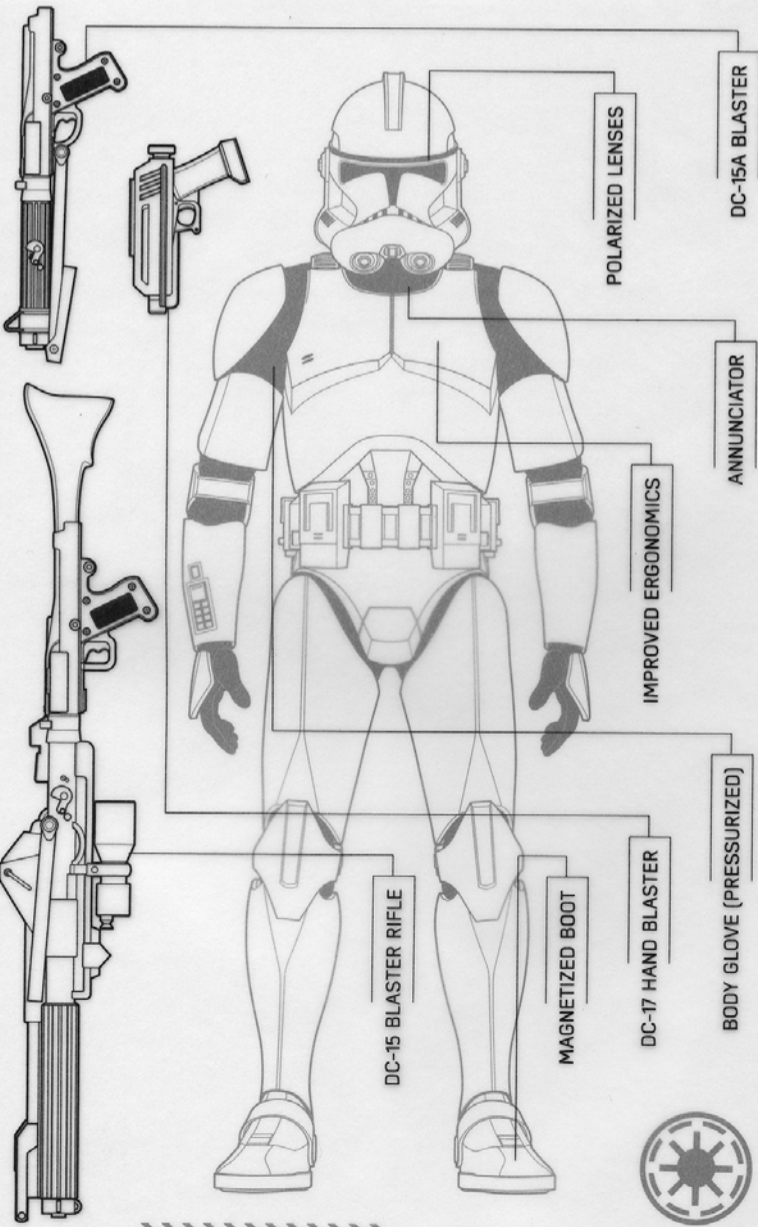

First Order Stormtrooper (SDCC 2015 Exclusive)

EVOLUTION OF THE STORMTROOPER™

PHASE I CLONE TROOPER™

01

01

PHASE I CLONE TROOPER™ ARMOR

From its earliest appearance during the Clone Wars, the iconic white armor of the Clone Trooper symbolized galactic peace and stability. Its design reflected the stark aesthetic of its Kaminoan creators, but it also drew inspiration from the Mandalorian shock trooper armor worn by clone template Jango Fett™. Although Phase I armor offered superior protection in combat, it was uncomfortable to wear, particularly while seated.

DC-12 BLASTER RIFLE

MAGNETIZED BOOT

DC-11 HAND BLASTER

BODY GLOVE (PRESSURIZED)

IMPROVED ERGONOMICS

ANNUNCIATOR

POLARIZED LENSES

DC-12A BLASTER