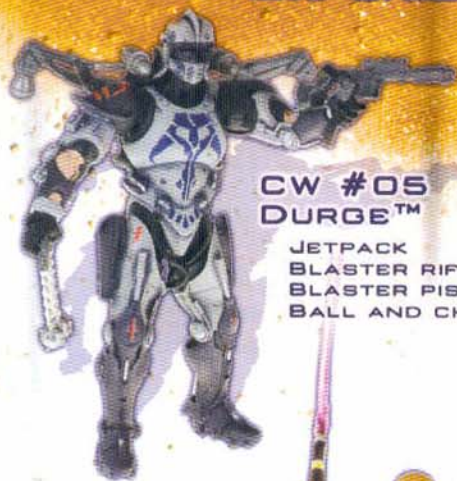

EXPERIENCE THE EXCITEMENT
AND ADVENTURE OF
THE CLONE WARS™!

**CW #05
DURGE™**

JETPACK
BLASTER RIFLE
BLASTER PISTOLS
BALL AND CHAIN